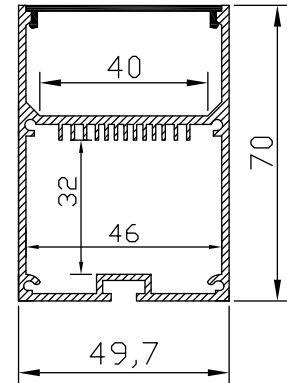

Color 

Unit: mm

Features:

1. Model: HL-BAPL052
2. Material: AL6063+PC
3. Surface: Anodized/Painting
4. Lighting source width: 40mm
5. Length: 4m/max
6. Installation: For offices / conference rooms / supermarkets / home lighting application.

Accessory:

End Cap

Aluminum Profile

Suspended Rope

Cover

Installation: